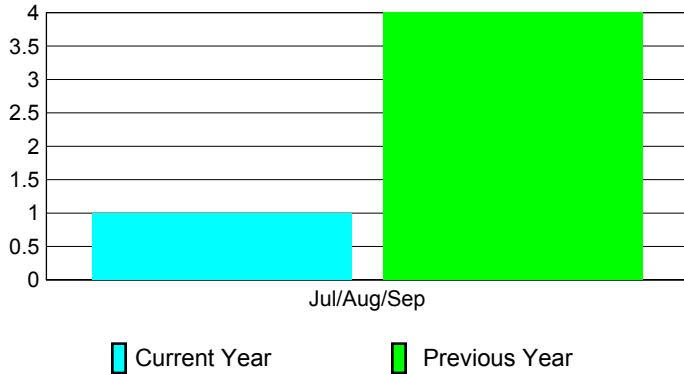

2010-2011 GMT Reports for District (or Undistricted) **District 321C2**

GMT: NARESH KUMAR AGGARWAL

Location: INDIA

GMT CA: 6

CLUBS

Club Results
2010-2011

Clubs
2009-2010

Month	New Club Goal	Actual New Clubs	Actual Dropped Clubs	Gain/Loss of Clubs	Gain/Loss of Clubs
Jul/Aug/Sep	2	1	0	1	4
Totals	2	1	0	1	4

Club Results 2010-2011

Goal, New, Dropped, Gain/Loss

Comparison of Club Gain/Loss

Current Year Compared to the Previous Year

YTD Status Quo Clubs 2010-2011

Status Quo Clubs Compared to Status Quo Members

MEMBERSHIP