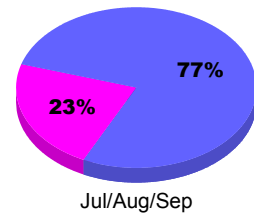

Membership Results
2010-2011

Membership
2009-2010

Month	Net Memb Goal	Actual New Memb	Actual Dropped Memb	Gain/Loss of Memb	Gain/Loss of Memb
Jul/Aug/Sep	70	72	-100	-28	42
Totals	70	72	-100	-28	42

Membership Results 2010-2011

Goal, New, Dropped, Gain/Loss

Comparison of Membership Gain/Loss

Current Year Compared to the Previous Year

Gender Comparison 2010-2011

■ Male ■ Female