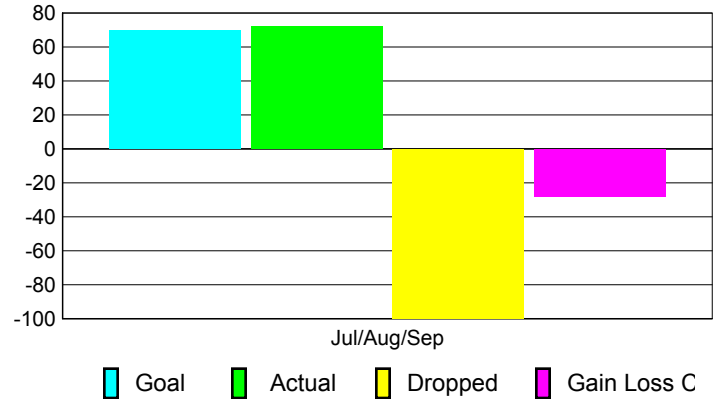

Membership Results 2010-2011

Goal, New, Dropped, Gain/Loss