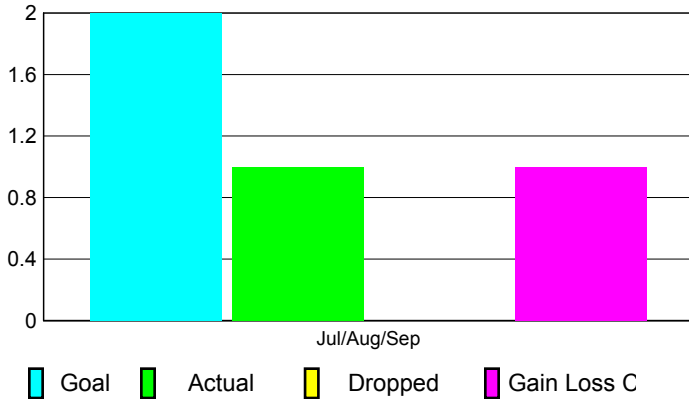

2010-2011 GMT Reports for District (or Undistricted) **District 321C2**

GMT: NARESH KUMAR AGGARWAL

Location: INDIA

GMT CA: 6

CLUBS

Club Results
2010-2011

Clubs
2009-2010

Month	New Club Goal	Actual New Clubs	Actual Dropped Clubs	Gain/Loss of Clubs	Gain/Loss of Clubs
Jul/Aug/Sep	2	1	0	1	4
Totals	2	1	0	1	4

Club Results 2010-2011

Goal, New, Dropped, Gain/Loss

Comparison of Club Gain/Loss

Current Year Compared to the Previous Year

YTD Status Quo Clubs 2010-2011

Status Quo Clubs Compared to Status Quo Members

MEMBERSHIP