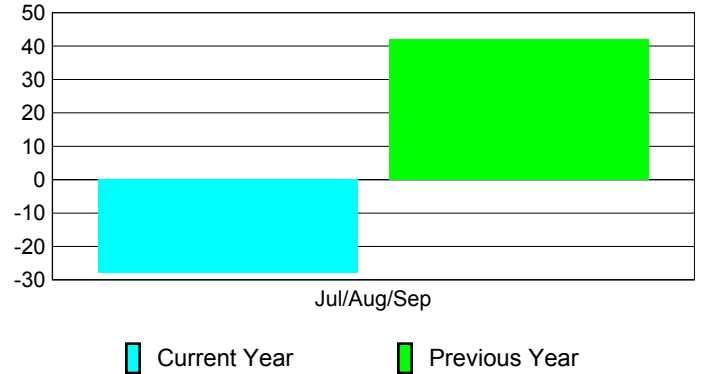

Membership Results
2010-2011

Membership
2009-2010

Month	Net Memb Goal	Actual New Memb	Actual Dropped Memb	Gain/Loss of Memb	Gain/Loss of Memb
Jul/Aug/Sep	70	72	-100	-28	42
Totals	70	72	-100	-28	42

Membership Results 2010-2011

Goal, New, Dropped, Gain/Loss

Comparison of Membership Gain/Loss

Current Year Compared to the Previous Year

Gender Comparison 2010-2011

■ Male ■ Female